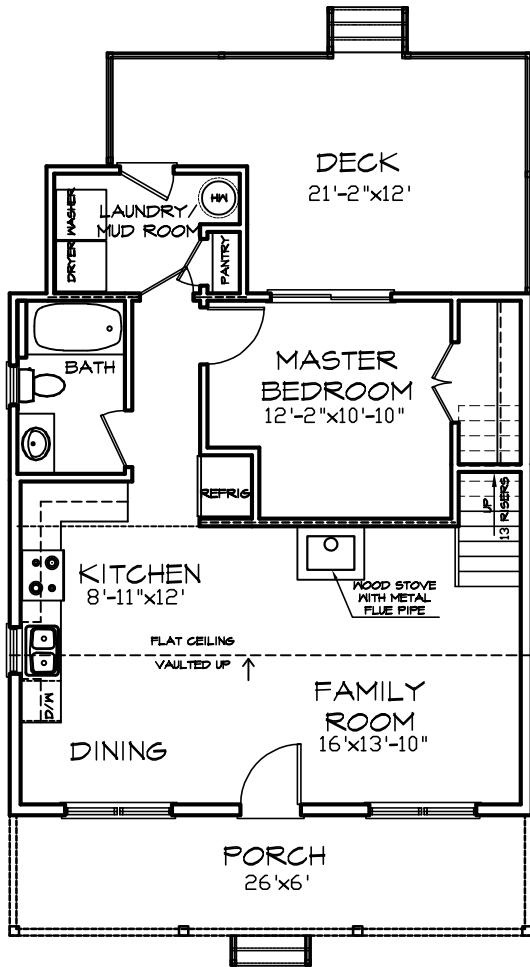

NICHOLS

FIRST FLOOR

SECOND FLOOR

AREA	
1ST FLOOR LIVING	739 SQ.FT.
2ND FLOOR LIVING	280 SQ.FT.
TOTAL LIVING	1019 SQ.FT.
FRONT PORCH	156 SQ.FT.

Blue Ridge
CUSTOM HOMES LLC

804-614-4556