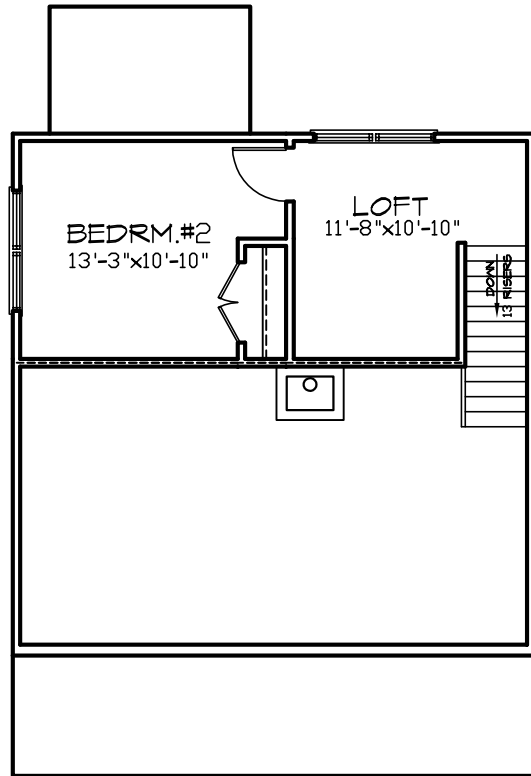

NICHOLS

FIRST FLOOR

SECOND FLOOR

AREA	
1ST FLOOR LIVING	739 SQ.FT.
2ND FLOOR LIVING	280 SQ.FT.
TOTAL LIVING	1019 SQ.FT.
FRONT PORCH	156 SQ.FT.

Blue Ridge
CUSTOM HOMES LLC

804-614-4556